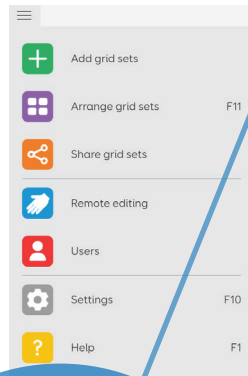

# AAC app cheat sheet

Current  
Username: Change  
username and  
picture in  
settings

Use three lines in upper left to access drop down menu. Here you can add a grid set, arrange grid sets (sort or delete), share a grid set, remote edit, customize user(s), settings (Access, Speech, Writing, Accounts, Contacts, Web, Phone, Computer, Environmental control, Licenses), and Help