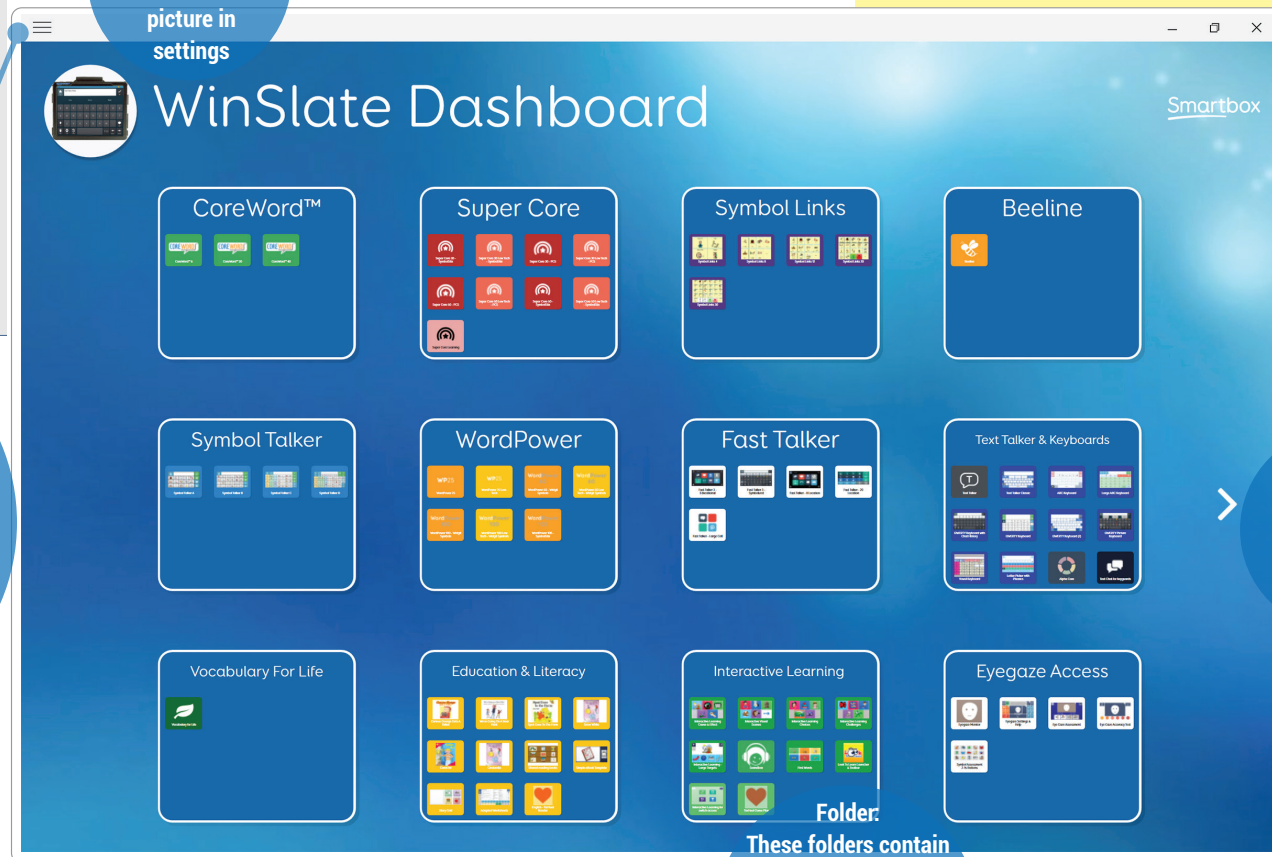

# AAC app cheat sheet

## WinSlate Grid 3

Grid Explorer: This is a dashboard containing all the grids the user has added. Customize this page with folders and grids. Available grids include symbol based grids (Core Word, Super Core, Symbol Links, Symbol Talker, Word Power 25, 26, and 100, PODD(\$)); text based grids (Fast Talker, and Text Talker); specialized grids (Alpha Core, and Vocabulary for Life); Grids that provide additional support (educational activities, literacy actives, environmental controls, templates and examples, etc.)

Right Arrow:  
Navigate to  
second page  
with more grid  
choices

These folders contain grids that the user has added. Add or remove grids using menu drop down and customize to user preferences

WinSlate Dashboard® Forbes AAC  
Grid 3® is a trademark of Smartbox