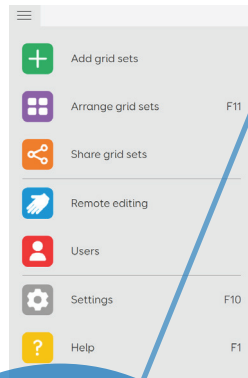

AAC app cheat sheet

WinSlate Grid 3

Teletherapy Assessment **Quick Tip**

Grid Explorer: This is a dashboard containing all the grids the user has added. Customize this page with folders and grids. Available grids include symbol based grids (Core Word, Super Core, Symbol Links, Symbol Talker, Word Power 25, 26, and 100, PODD(\$)); text based grids (Fast Talker, and Text Talker); specialized grids (Alpha Core, and Vocabulary for Life); Grids that provide additional support (educational activities, literacy actives, environmental controls, templates and examples, etc.)

Current
Username: Change
username and
picture in
settings

Use three lines
in upper left to access drop
down menu. Here you can add
a grid set, arrange grid sets
(sort or delete), share a grid set,
remote edit, customize user(s),
settings (Access, Speech,
Writing, Accounts, Contacts,
Web, Phone, Computer,
Environmental control,
Licenses), and Help

Right Arrow:
Navigate to
second page
with more grid
choices

These folders contain
grids that the user has
added. Add or remove
grids using menu drop
down and customize to
user preferences

forbesaac.com/teletherapy-assessment-program