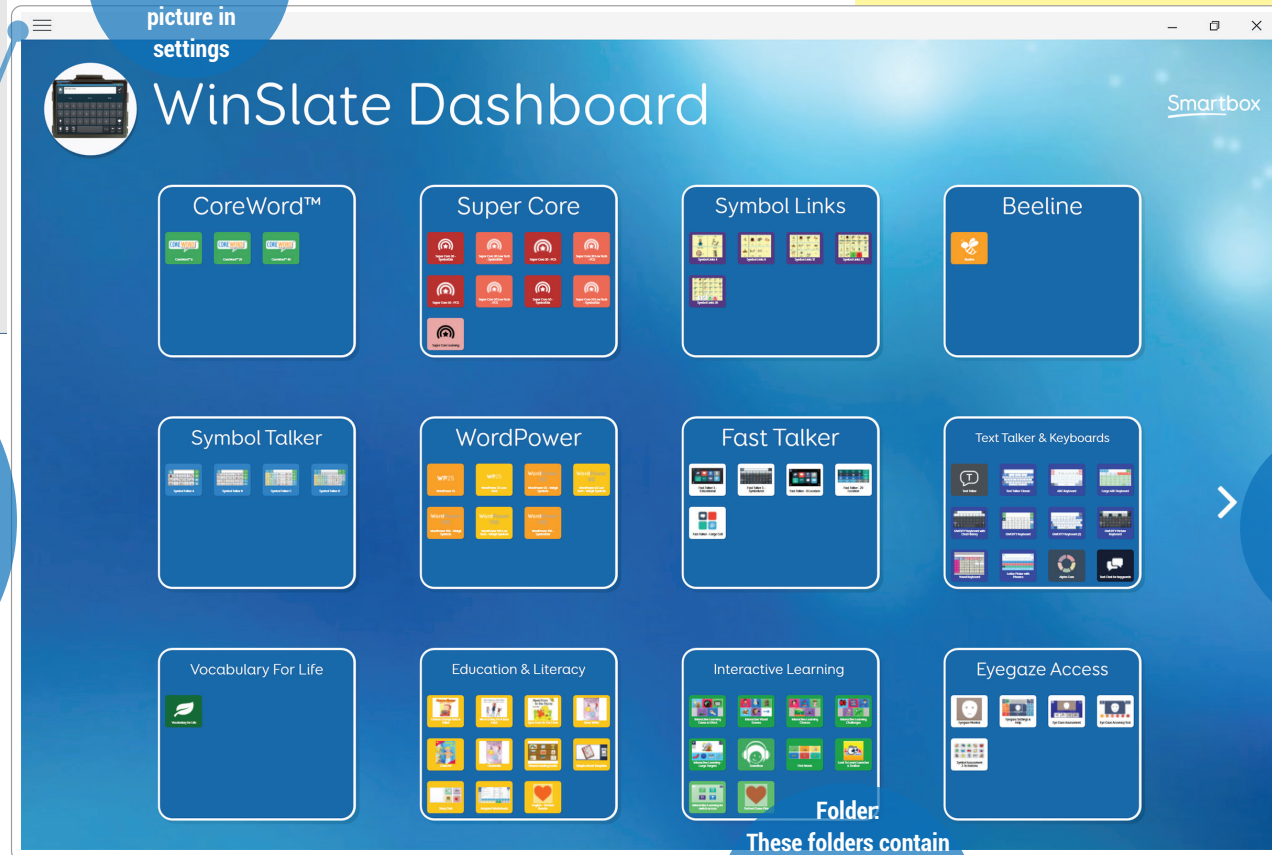

AAC app cheat sheet

WinSlate Grid 3

Teletherapy Assessment **Quick Tip**

Grid Explorer: This is a dashboard containing all the grids the user has added. Customize this page with folders and grids. Available grids include symbol based grids (Core Word, Super Core, Symbol Links, Symbol Talker, Word Power 25, 26, and 100, PODD(\$)); text based grids (Fast Talker, and Text Talker); specialized grids (Alpha Core, and Vocabulary for Life); Grids that provide additional support (educational activities, literacy actives, environmental controls, templates and examples, etc.)

Current
Username: Change
username and
picture in
settings

Use three lines
in upper left to access drop
down menu. Here you can add
a grid set, arrange grid sets
(sort or delete), share a grid set,
remote edit, customize user(s),
settings (Access, Speech,
Writing, Accounts, Contacts,
Web, Phone, Computer,
Environmental control,
Licenses), and Help

Right Arrow:
Navigate to
second page
with more grid
choices

These folders contain
grids that the user has
added. Add or remove
grids using menu drop
down and customize to
user preferences

forbesaac.com/teletherapy-assessment-program